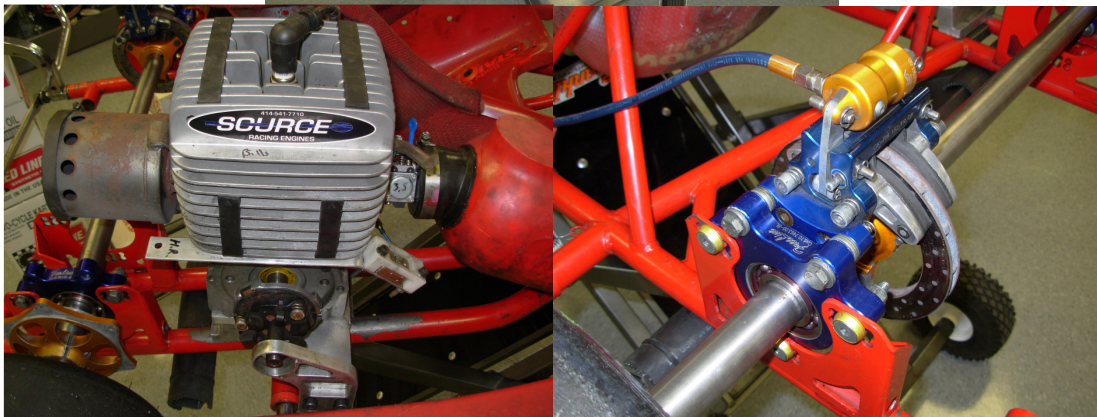

## 2009 Birel AR28Z Sportsman Kart W/ KT100

- Yamaha KT100 Engine W/ SSX Exhaust Built By Source
- Horstman Disc Dry Clutch (W/ Gear & Chain – not shown)
- Adjustable Pedal Position (2)
- 30mm Axle W/ Light Weight Free-Line Brakes
- WA55 Sportsman Carb Kit
- Free-Line Magnesium Wheels
- Full Width Steel Rear Bumper
- \$2395.00