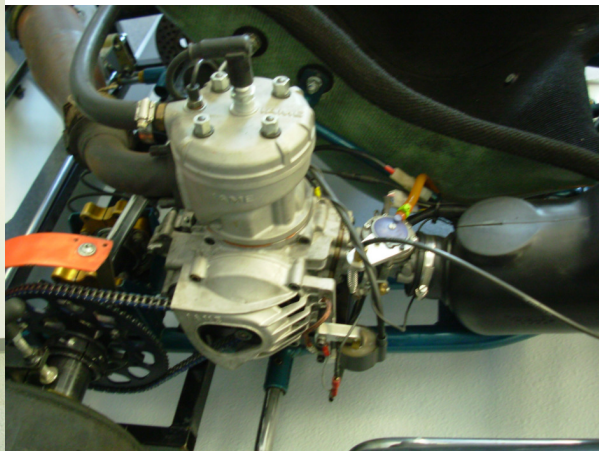

Merlin/Leopard Turn Key TaG Kart

- Leopard TaG 125cc Engine Package
- 2005 Merlin MR32 Chassis
- Bridgestone Tires
- My-Chron 4 W/ Expansion Box & Aim Steering Wheel
- Full Width Steel Rear Bumper
- Black KG UNICO Bodywork
- Full Pad Tillett Seat
- Kart is ready to run
- \$2995.00