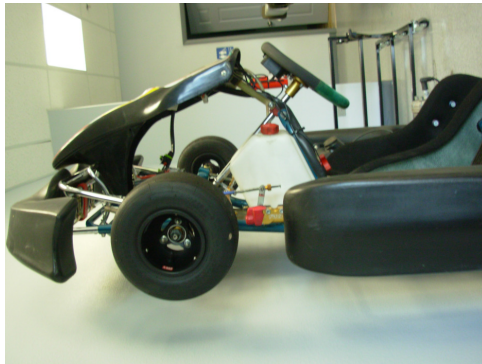

Merlin/Leopard Turn Key TaG Kart

- Leopard TaG 125cc Engine Package
- 2005 Merlin MR32 Chassis
- Bridgestone Tires
- My-Chron 4 W/ Expansion Box & Aim Steering Wheel
- Full Width Steel Rear Bumper
- Black KG UNICO Bodywork
- Full Pad Tillett Seat
- Kart is ready to run
- \$2995.00